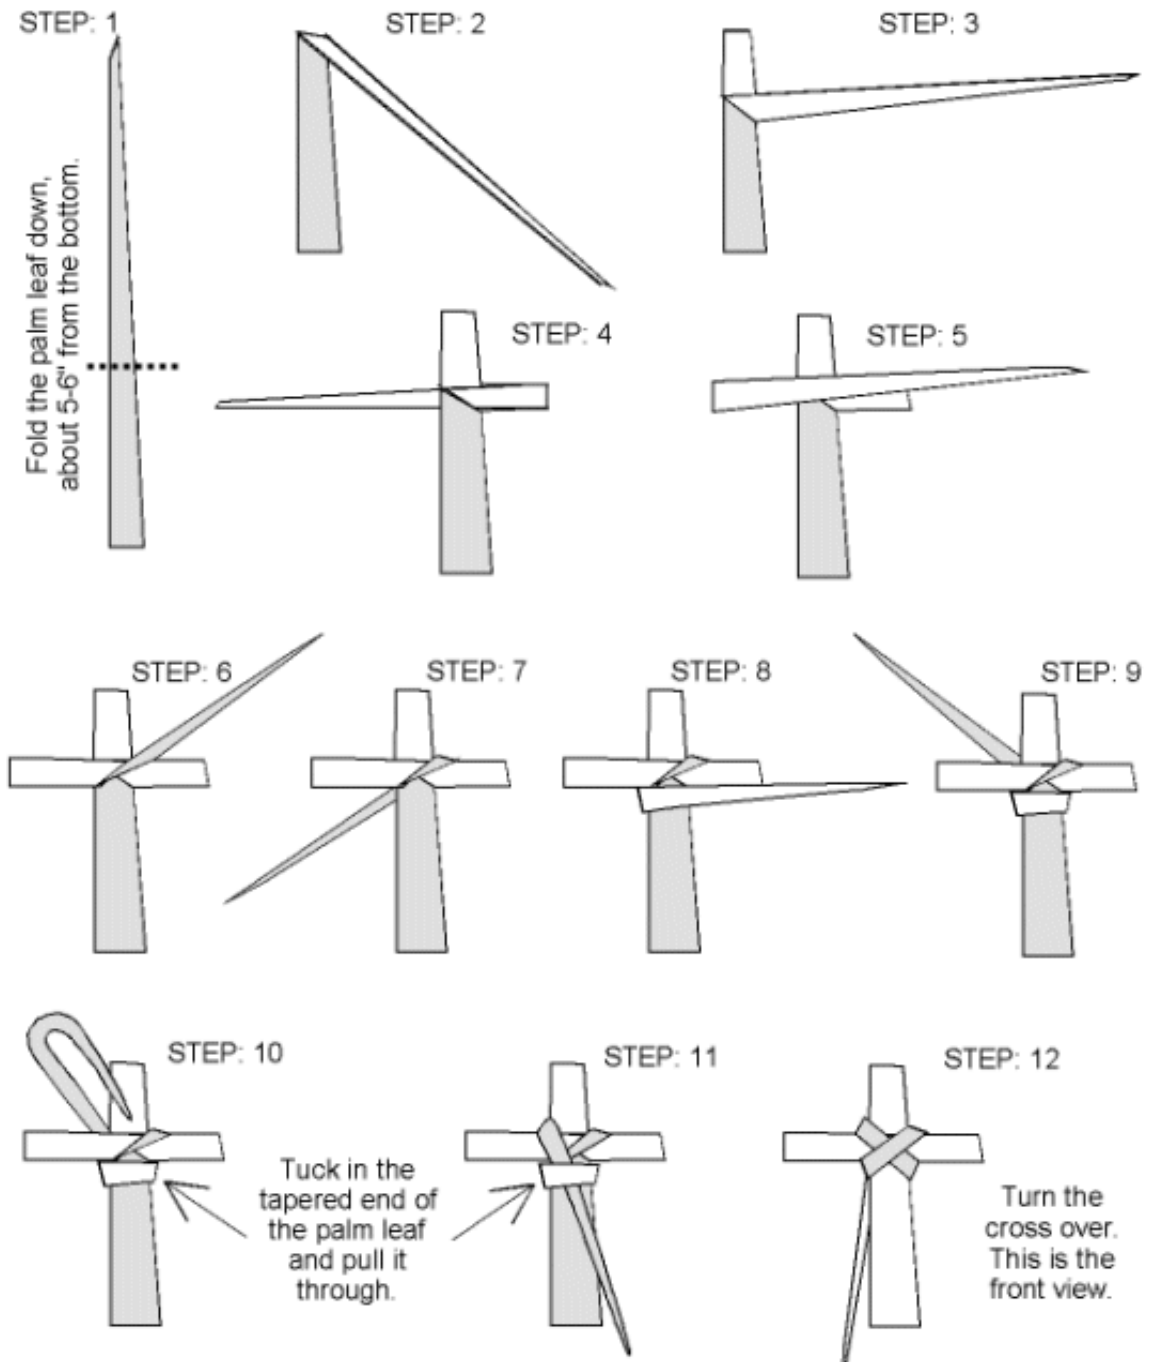

CATHOLIC PARISH OF
ST. ELIZABETH OF PORTUGAL
Newsletter

Palm Sunday
of the Passion of the Lord

Sunday 25th
March 2018

Mass Book: Page 177 (11am Mass) or 182 (other Masses)

Palm Sunday

Supplies: One palm leaf strip about 24-26" in length, 1/2" in width, tapering to the end.